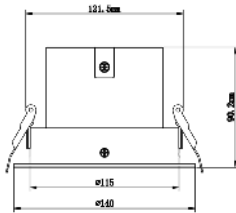

Effect+ DL

Effect+ DL

**HIGH EFFICIENCY
DOWNLIGHT
UP TO 144LM/W**

**Choice of 4 lumen outputs
Low glare UGR<19
Wide range of accessories**

Drawing

Dimensions

25W: Outer Diameter Ø 140mm
25W: Cut out Ø 121,5mm

Input	Up to 1050 mA	Tilting angle	30°	Material	Aluminium
Driver type	External	Rotation angle	355°	Color	black/white
Driver incl.	-	Warranty (Mod./driv.)	5 years	Protection	IP20

Installation	Recessed
Weight	700g